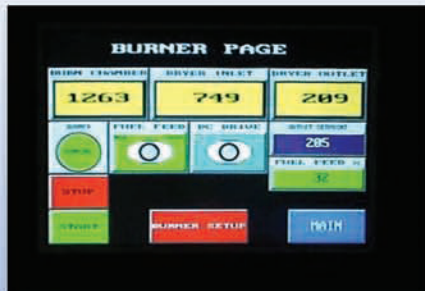

Do You

- Have Sand In The Manure?
- Have 70% Moisture Manure?
- Want to make electricity?
- Need heat for in floor heat?
- Want to Dry Below 10%?
- Want Dust Free Bedding?

We Can Do It!